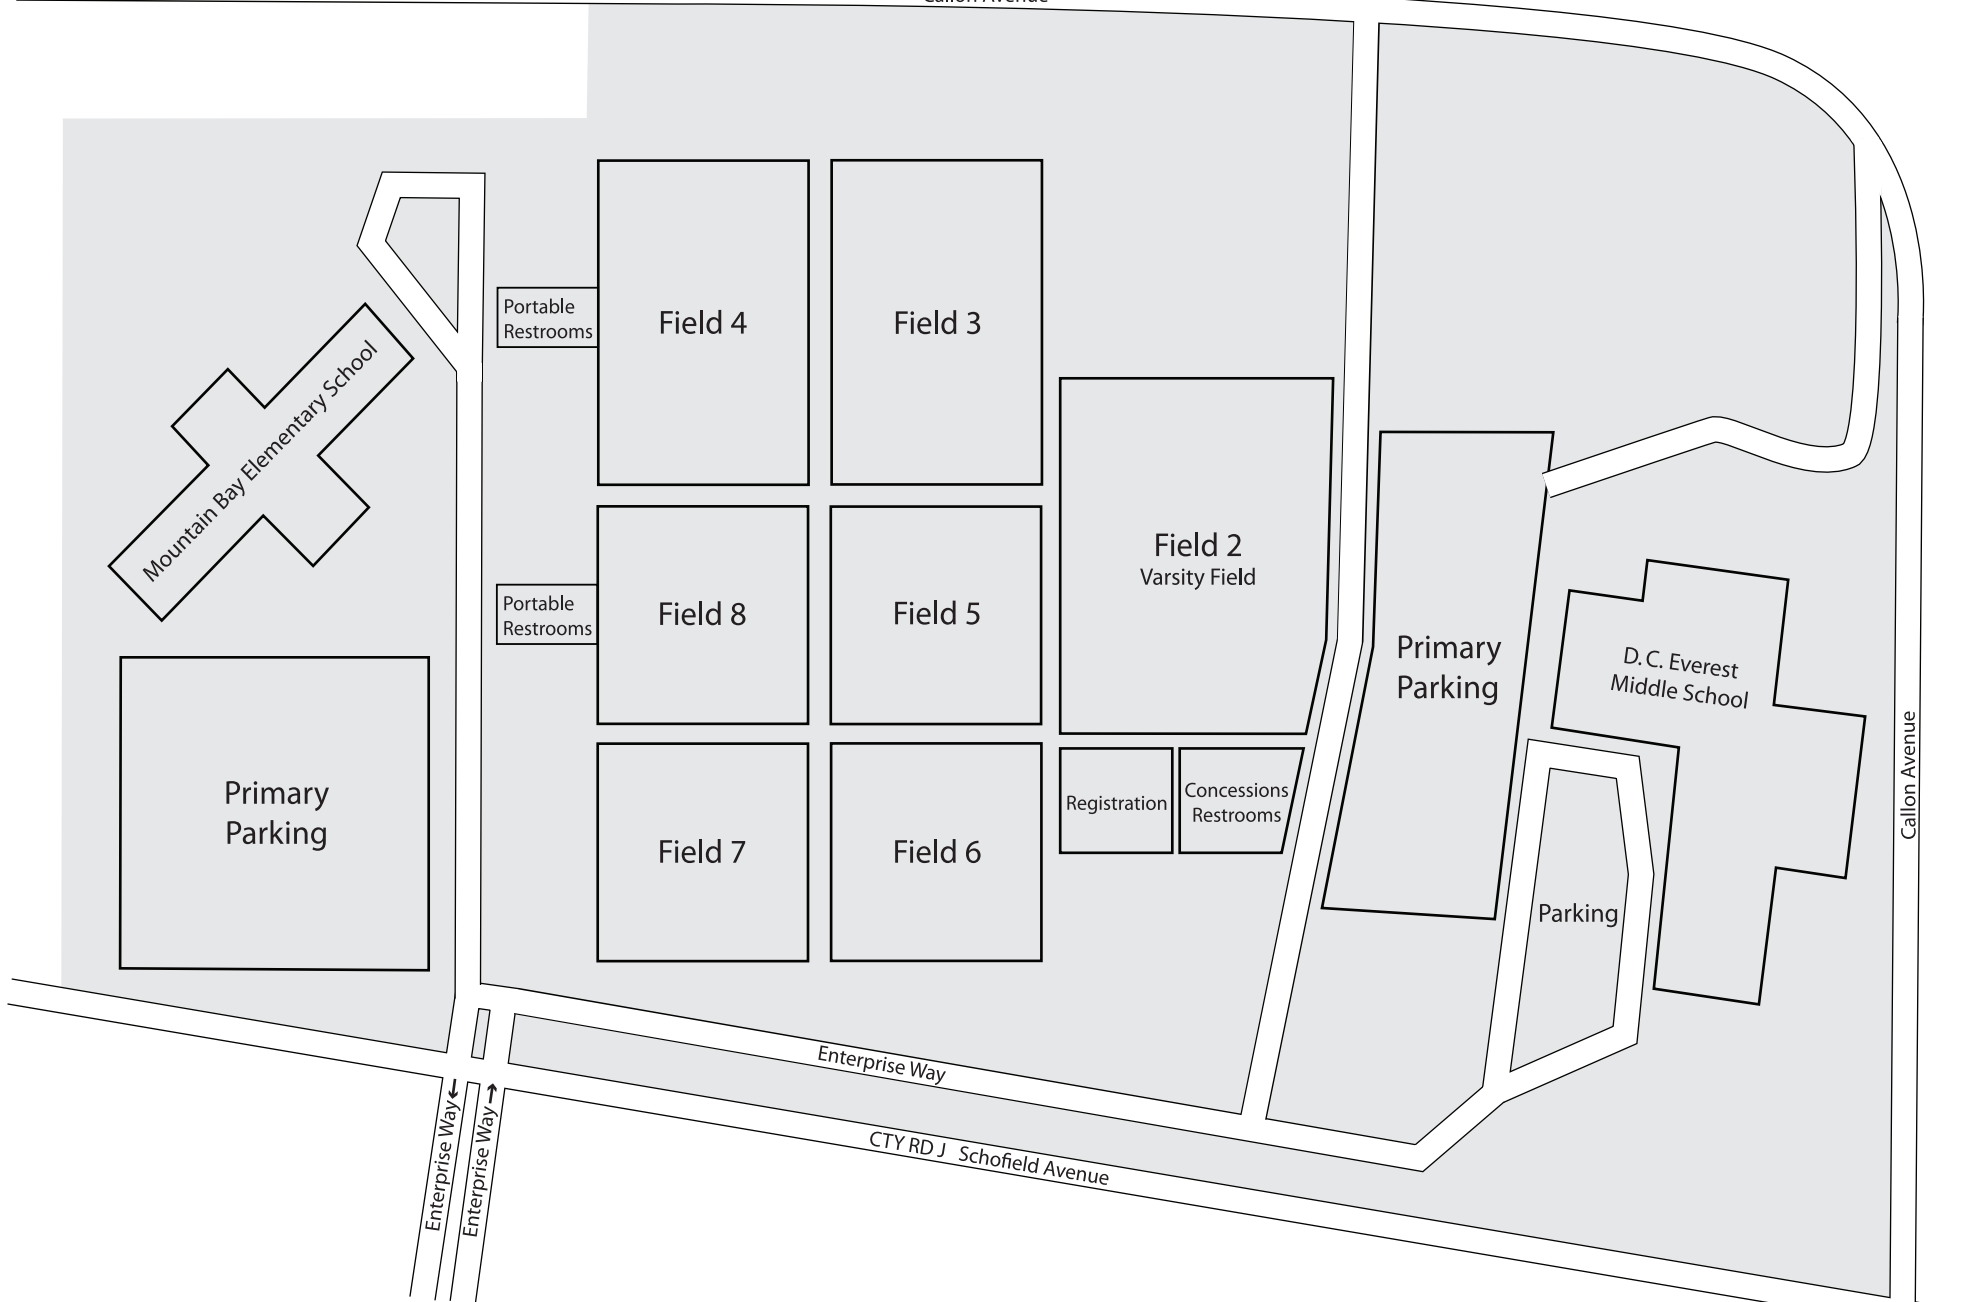

SOCCER FACILITY MAP

D.C. Everest Soccer Complex - 9302 Schofield Avenue, Weston, WI 54476

Callon Avenue

Callon Avenue

Enterprise Way

CTY RD J Schofield Avenue

Enterprise Way
Enterprise Way

Mountain Bay Elementary School

Primary Parking

Portable Restrooms

Field 4

Field 3

Portable Restrooms

Field 8

Field 5

Field 2
Varsity Field

Registration

Concessions Restrooms

Field 7

Field 6

Primary Parking

D.C. Everest Middle School

Parking